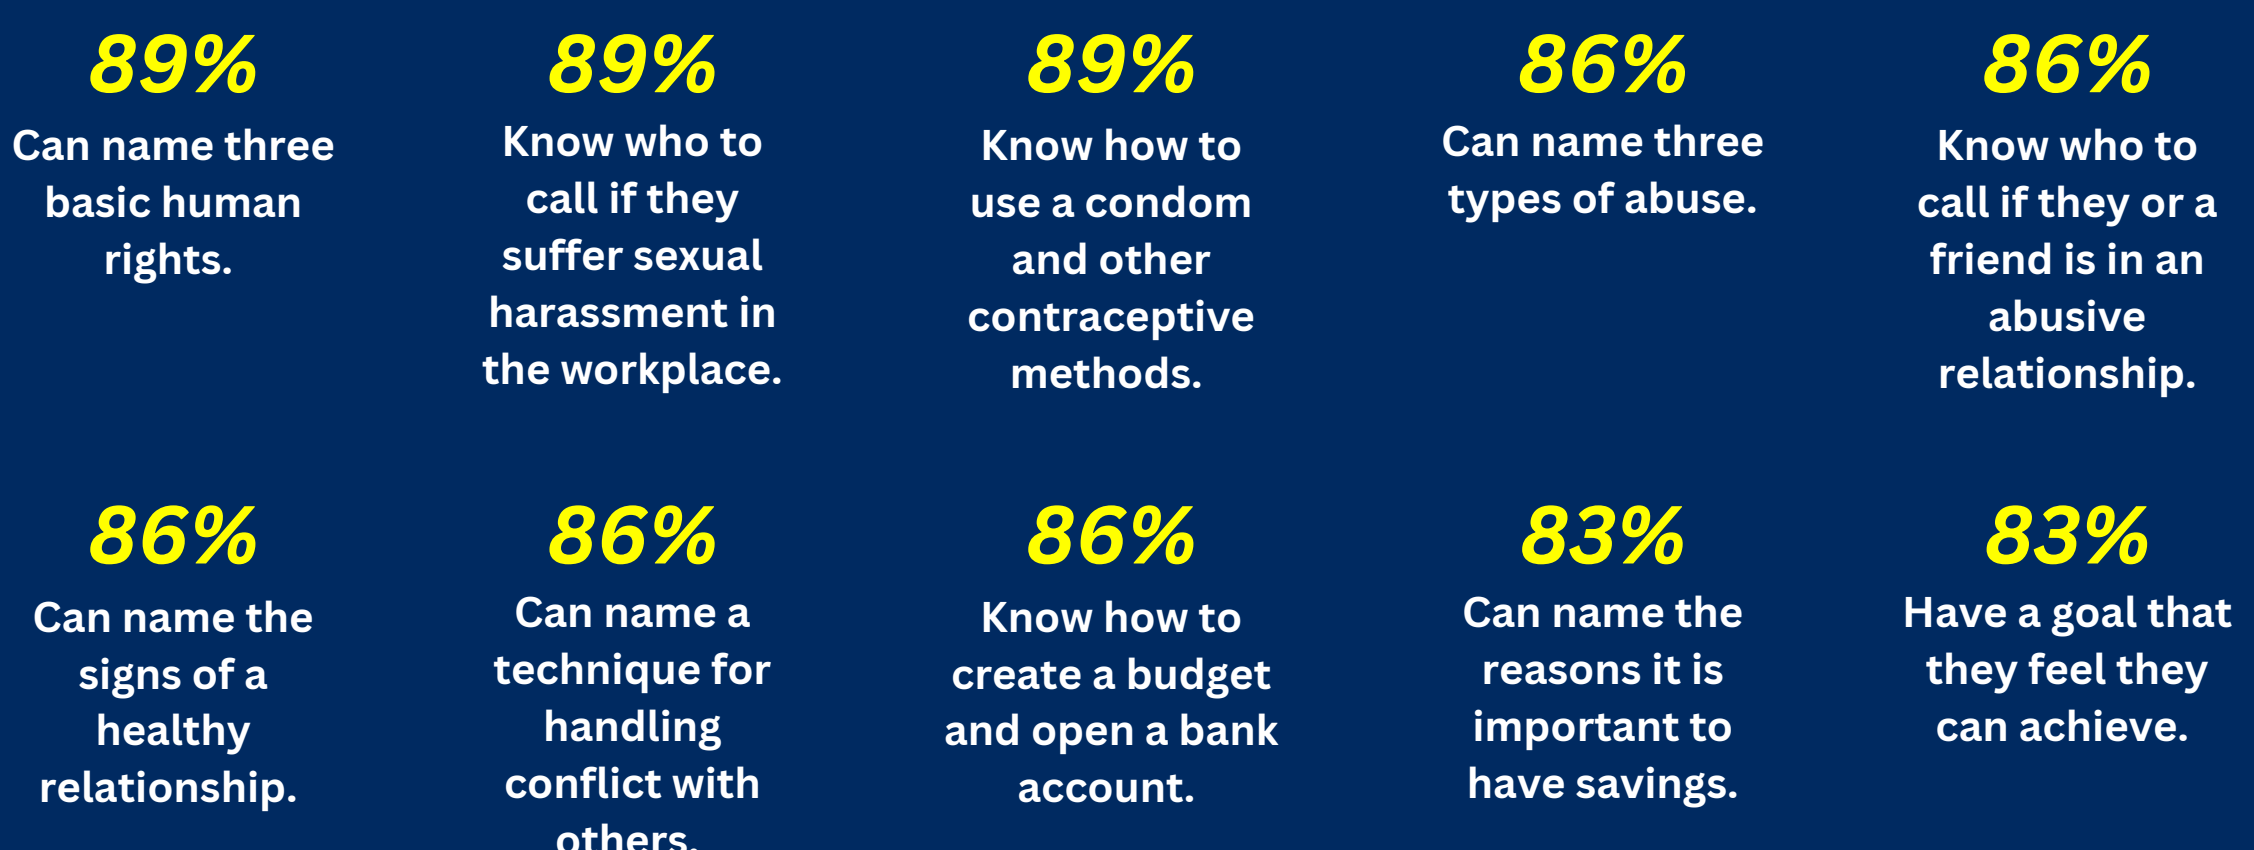

56% Decreased suicidal ideation

JOB TRAINING

15 Women created their own business

11 Women found employment

10 Internships provided to women

LIFE SKILLS & HUMAN RIGHTS

PARTNER ORGANIZATIONS

RTE's partner organization, ADE, created **16** local business partnerships to help support ADE's mission: